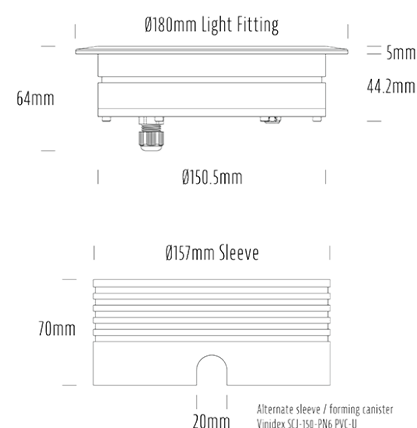

Recessed Uplight

SPECIFICATIONS

Product Code	AQL-158
Family	LumenaPro
Construction Material	CNC Machined Aluminium
IP Rating	IP67
Warranty	5 Year Aqualux Warranty

CONFIGURED OPTIONS

Variant Code	AQL-158-A3B021AM25Q
Body Colour	Dulux Medium Bronze 9068183K
Control Gear	24V DC
Rated Power	21W
Nominal Lumens	960 lm
CCT / Colour	Amber 585nm
Optical	25
CRI	00
Other	AqualuxPLUS QuickConnect
Dimming	PWM 10V Dimming

INTRODUCTION

The AQL-158 is a high-powered recessed uplight for illuminating walls, features and columns. Available with advanced wall-washing reflector for even horizontal illumination and glare minimisation, the AQL-158 can also be configured with triple TIR options for symmetric beam patterns and RGBW operation.