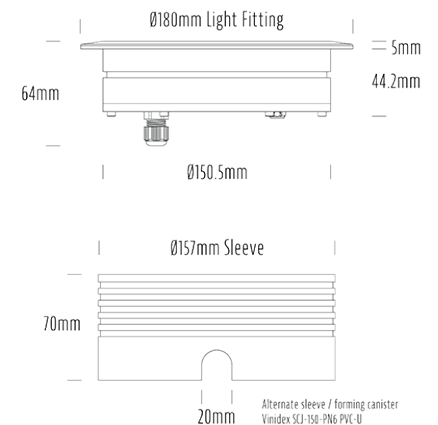

Recessed Uplight

SPECIFICATIONS

Product Code	AQL-158
Family	LumenaPro
Construction Material	CNC Machined Aluminium
IP Rating	IP67
Warranty	5 Year Aqualux Warranty

CONFIGURED OPTIONS

Variant Code	AQL-158-A3B021AM10Q
Body Colour	Dulux Medium Bronze 9068183K
Control Gear	24V DC
Rated Power	21W
Nominal Lumens	960 lm
CCT / Colour	Amber 585nm
Optical	10
CRI	00
Other	AqualuxPLUS QuickConnect
Dimming	PWM 10V Dimming

INTRODUCTION

The AQL-158 is a high-powered recessed uplight for illuminating walls, features and columns. Available with advanced wall-washing reflector for even horizontal illumination and glare minimisation, the AQL-158 can also be configured with triple TIR options for symmetric beam patterns and RGBW operation.