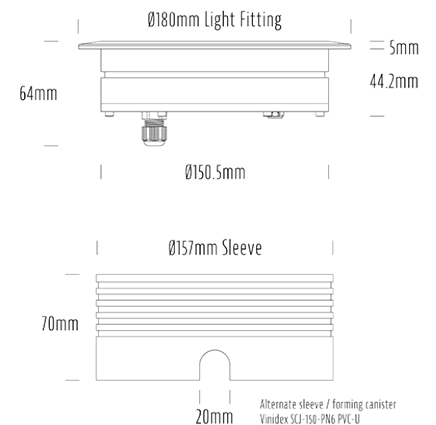

## SPECIFICATIONS

Product Code	AQL-158
Family	LumenaPro
Construction Material	CNC Machined Aluminium
IP Rating	IP67
Warranty	5 Year Aqualux Warranty

## CONFIGURED OPTIONS

Variant Code	AQL-158-A2Z030Z235Q
Body Colour	Dulux Black Ace 9069116F
Control Gear	24V DC RGBW
Rated Power	30W
Nominal Lumens	1665 lm
CCT / Colour	RGB+3000K
Optical	35
CRI	80
Other	AqualuxPLUS QuickConnect
Dimming	4CH Low-Side PWM