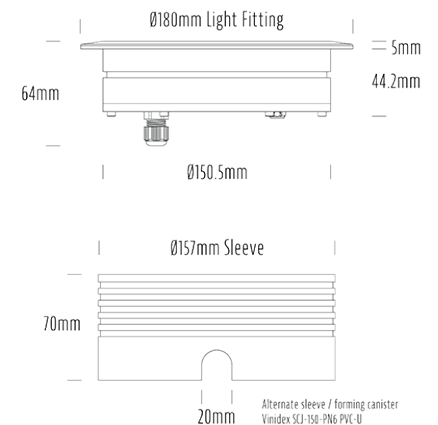

Recessed Uplight

SPECIFICATIONS

Product Code	AQL-158
Family	LumenaPro
Construction Material	CNC Machined Aluminium
IP Rating	IP67
Warranty	5 Year Aqualux Warranty

CONFIGURED OPTIONS

Variant Code	AQL-158-A2Z030Z225Q
Body Colour	Dulux Black Ace 9069116F
Control Gear	24V DC RGBW
Rated Power	30W
Nominal Lumens	1665 lm
CCT / Colour	RGB+3000K
Optical	25
CRI	80
Other	AqualuxPLUS QuickConnect
Dimming	4CH Low-Side PWM

INTRODUCTION

The AQL-158 is a high-powered recessed uplight for illuminating walls, features and columns. Available with advanced wall-washing reflector for even horizontal illumination and glare minimisation, the AQL-158 can also be configured with triple TIR options for symmetric beam patterns and RGBW operation.