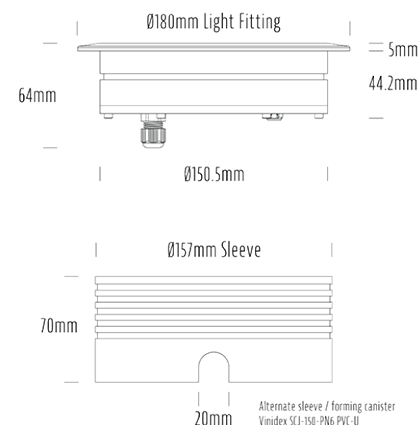

## SPECIFICATIONS

Product Code	AQL-158
Family	LumenaPro
Construction Material	CNC Machined Aluminium
IP Rating	IP67
Warranty	5 Year Aqualux Warranty

## CONFIGURED OPTIONS

Variant Code	AQL-158-A2Z030Z210Q
Body Colour	Dulux Black Ace 9069116F
Control Gear	24V DC RGBW
Rated Power	30W
Nominal Lumens	1665 lm
CCT / Colour	RGB+3000K
Optical	10
CRI	80
Other	AqualuxPLUS QuickConnect
Dimming	4CH Low-Side PWM