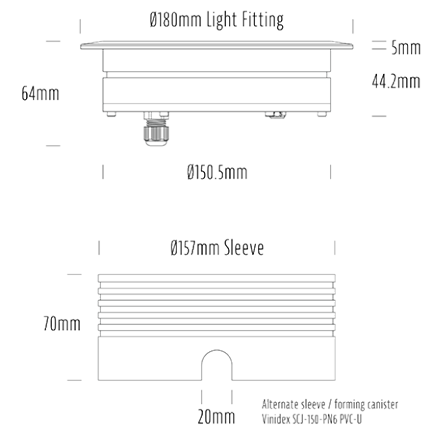

Recessed Uplight

SPECIFICATIONS

Product Code	AQL-158
Family	LumenaPro
Construction Material	CNC Machined Aluminium
IP Rating	IP67
Warranty	5 Year Aqualux Warranty

CONFIGURED OPTIONS

Variant Code	AQL-158-A2B0305735Q
Body Colour	Dulux Black Ace 9069116F
Control Gear	24V DC
Rated Power	30W
Nominal Lumens	1800 lm
CCT / Colour	5700K / 1300mA
Optical	35
CRI	90
Other	AqualuxPLUS QuickConnect
Dimming	PWM 10V Dimming

INTRODUCTION

The AQL-158 is a high-powered recessed uplight for illuminating walls, features and columns. Available with advanced wall-washing reflector for even horizontal illumination and glare minimisation, the AQL-158 can also be configured with triple TIR options for symmetric beam patterns and RGBW operation.