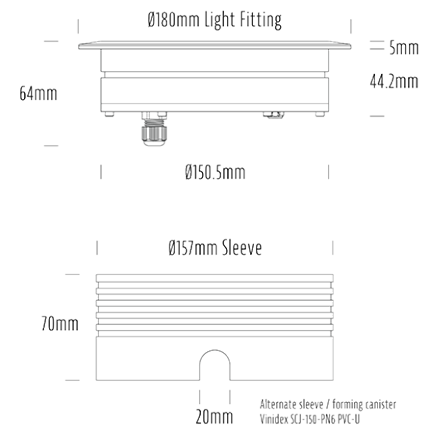

Recessed Uplight

SPECIFICATIONS

Product Code	AQL-158
Family	LumenaPro
Construction Material	CNC Machined Aluminium
IP Rating	IP67
Warranty	5 Year Aqualux Warranty

CONFIGURED OPTIONS

Variant Code	AQL-158-A2B0305725Q
Body Colour	Dulux Black Ace 9069116F
Control Gear	24V DC
Rated Power	30W
Nominal Lumens	1800 lm
CCT / Colour	5700K / 1300mA
Optical	25
CRI	90
Other	AqualuxPLUS QuickConnect
Dimming	PWM 10V Dimming

INTRODUCTION

The AQL-158 is a high-powered recessed uplight for illuminating walls, features and columns. Available with advanced wall-washing reflector for even horizontal illumination and glare minimisation, the AQL-158 can also be configured with triple TIR options for symmetric beam patterns and RGBW operation.