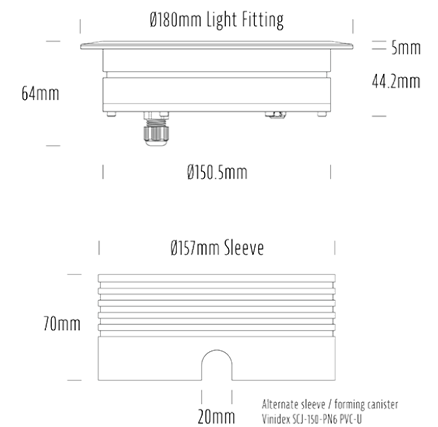

Recessed Uplight

SPECIFICATIONS

Product Code	AQL-158
Family	LumenaPro
Construction Material	CNC Machined Aluminium
IP Rating	IP67
Warranty	5 Year Aqualux Warranty

CONFIGURED OPTIONS

Variant Code	AQL-158-A2B0305710Q
Body Colour	Dulux Black Ace 9069116F
Control Gear	24V DC
Rated Power	30W
Nominal Lumens	1800 lm
CCT / Colour	5700K / 1300mA
Optical	10
CRI	90
Other	AqualuxPLUS QuickConnect
Dimming	PWM 10V Dimming

INTRODUCTION

The AQL-158 is a high-powered recessed uplight for illuminating walls, features and columns. Available with advanced wall-washing reflector for even horizontal illumination and glare minimisation, the AQL-158 can also be configured with triple TIR options for symmetric beam patterns and RGBW operation.