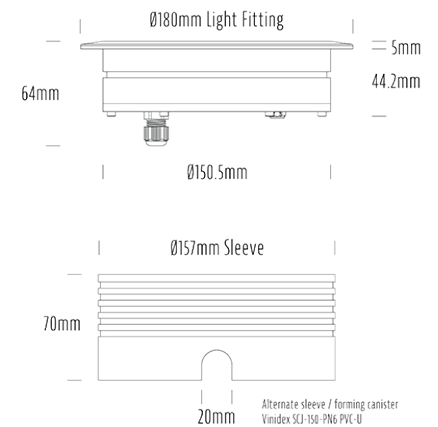

Recessed Uplight

SPECIFICATIONS

Product Code	AQL-158
Family	LumenaPro
Construction Material	CNC Machined Aluminium
IP Rating	IP67
Warranty	5 Year Aqualux Warranty

CONFIGURED OPTIONS

Variant Code	AQL-158-A2B0304035Q
Body Colour	Dulux Black Ace 9069116F
Control Gear	24V DC
Rated Power	30W
Nominal Lumens	1800 lm
CCT / Colour	4000K / 1300mA
Optical	35
CRI	90
Other	AqualuxPLUS QuickConnect
Dimming	PWM 10V Dimming

INTRODUCTION

The AQL-158 is a high-powered recessed uplight for illuminating walls, features and columns. Available with advanced wall-washing reflector for even horizontal illumination and glare minimisation, the AQL-158 can also be configured with triple TIR options for symmetric beam patterns and RGBW operation.