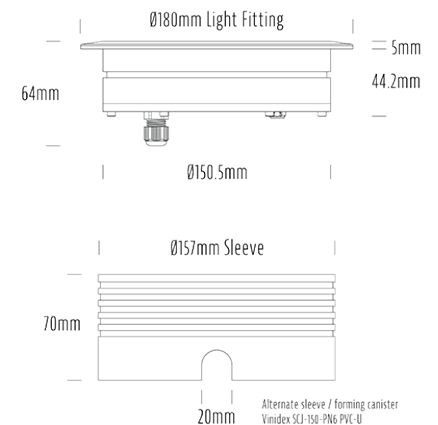

## SPECIFICATIONS

Product Code	AQL-158
Family	LumenaPro
Construction Material	CNC Machined Aluminium
IP Rating	IP67
Warranty	5 Year Aqualux Warranty

## CONFIGURED OPTIONS

Variant Code	AQL-158-A2B0304025Q
Body Colour	Dulux Black Ace 9069116F
Control Gear	24V DC
Rated Power	30W
Nominal Lumens	1800 lm
CCT / Colour	4000K / 1300mA
Optical	25
CRI	90
Other	AqualuxPLUS QuickConnect
Dimming	PWM 10V Dimming