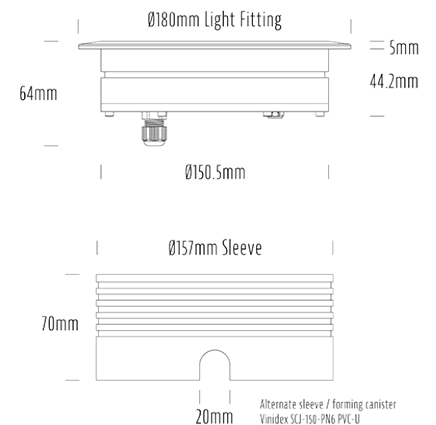

## SPECIFICATIONS

Product Code	AQL-158
Family	LumenaPro
Construction Material	CNC Machined Aluminium
IP Rating	IP67
Warranty	5 Year Aqualux Warranty

## CONFIGURED OPTIONS

Variant Code	AQL-158-A2B0304010Q
Body Colour	Dulux Black Ace 9069116F
Control Gear	24V DC
Rated Power	30W
Nominal Lumens	1800 lm
CCT / Colour	4000K / 1300mA
Optical	10
CRI	90
Other	AqualuxPLUS QuickConnect
Dimming	PWM 10V Dimming