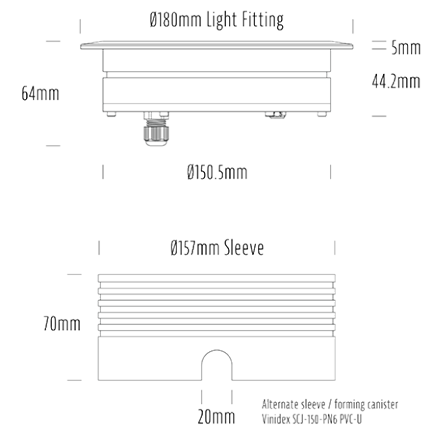

Recessed Uplight

SPECIFICATIONS

| | |
|-----------------------|-------------------------|
| Product Code | AQL-158 |
| Family | LumenaPro |
| Construction Material | CNC Machined Aluminium |
| IP Rating | IP67 |
| Warranty | 5 Year Aqualux Warranty |

CONFIGURED OPTIONS

| | |
|----------------|--------------------------|
| Variant Code | AQL-158-A2B0303035Q |
| Body Colour | Dulux Black Ace 9069116F |
| Control Gear | 24V DC |
| Rated Power | 30W |
| Nominal Lumens | 1800 lm |
| CCT / Colour | 3000K / 1300mA |
| Optical | 35 |
| CRI | 90 |
| Other | AqualuxPLUS QuickConnect |
| Dimming | PWM 10V Dimming |