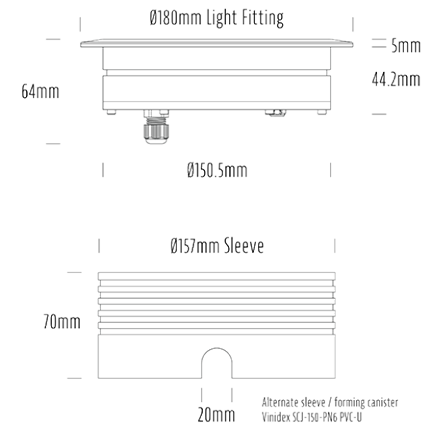

Recessed Uplight

SPECIFICATIONS

Product Code	AQL-158
Family	LumenaPro
Construction Material	CNC Machined Aluminium
IP Rating	IP67
Warranty	5 Year Aqualux Warranty

CONFIGURED OPTIONS

Variant Code	AQL-158-A2B0303025Q
Body Colour	Dulux Black Ace 9069116F
Control Gear	24V DC
Rated Power	30W
Nominal Lumens	1800 lm
CCT / Colour	3000K / 1300mA
Optical	25
CRI	90
Other	AqualuxPLUS QuickConnect
Dimming	PWM 10V Dimming

INTRODUCTION

The AQL-158 is a high-powered recessed uplight for illuminating walls, features and columns. Available with advanced wall-washing reflector for even horizontal illumination and glare minimisation, the AQL-158 can also be configured with triple TIR options for symmetric beam patterns and RGBW operation.