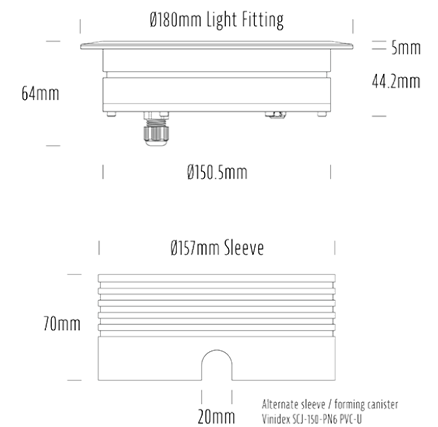

Recessed Uplight

SPECIFICATIONS

Product Code	AQL-158
Family	LumenaPro
Construction Material	CNC Machined Aluminium
IP Rating	IP67
Warranty	5 Year Aqualux Warranty

CONFIGURED OPTIONS

Variant Code	AQL-158-A2B0303010Q
Body Colour	Dulux Black Ace 9069116F
Control Gear	24V DC
Rated Power	30W
Nominal Lumens	1800 lm
CCT / Colour	3000K / 1300mA
Optical	10
CRI	90
Other	AqualuxPLUS QuickConnect
Dimming	PWM 10V Dimming

INTRODUCTION

The AQL-158 is a high-powered recessed uplight for illuminating walls, features and columns. Available with advanced wall-washing reflector for even horizontal illumination and glare minimisation, the AQL-158 can also be configured with triple TIR options for symmetric beam patterns and RGBW operation.