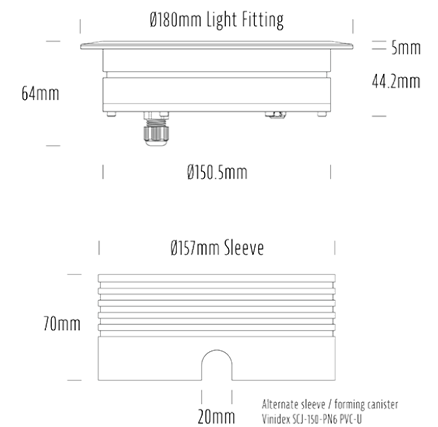

## SPECIFICATIONS

Product Code	AQL-158
Family	LumenaPro
Construction Material	CNC Machined Aluminium
IP Rating	IP67
Warranty	5 Year Aqualux Warranty

## CONFIGURED OPTIONS

Variant Code	AQL-158-A2B0302735Q
Body Colour	Dulux Black Ace 9069116F
Control Gear	24V DC
Rated Power	30W
Nominal Lumens	1800 lm
CCT / Colour	2700K / 1300mA
Optical	35
CRI	90
Other	AqualuxPLUS QuickConnect
Dimming	PWM 10V Dimming