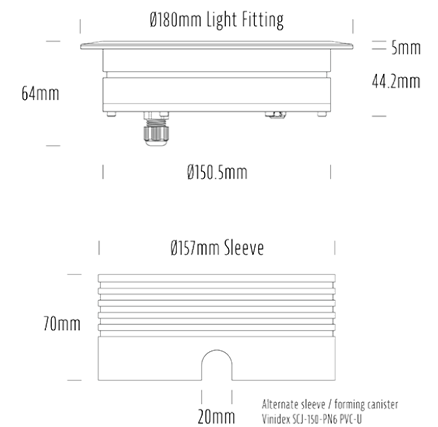

Recessed Uplight

SPECIFICATIONS

Product Code	AQL-158
Family	LumenaPro
Construction Material	CNC Machined Aluminium
IP Rating	IP67
Warranty	5 Year Aqualux Warranty

CONFIGURED OPTIONS

Variant Code	AQL-158-A2B0302725Q
Body Colour	Dulux Black Ace 9069116F
Control Gear	24V DC
Rated Power	30W
Nominal Lumens	1800 lm
CCT / Colour	2700K / 1300mA
Optical	25
CRI	90
Other	AqualuxPLUS QuickConnect
Dimming	PWM 10V Dimming

INTRODUCTION

The AQL-158 is a high-powered recessed uplight for illuminating walls, features and columns. Available with advanced wall-washing reflector for even horizontal illumination and glare minimisation, the AQL-158 can also be configured with triple TIR options for symmetric beam patterns and RGBW operation.