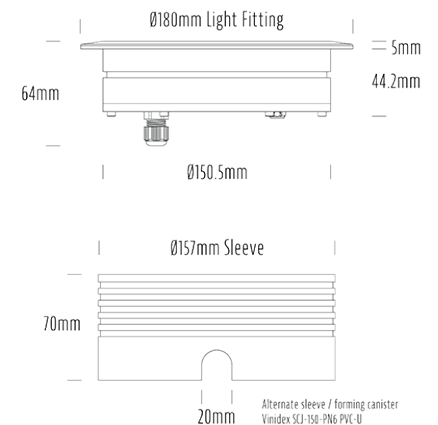

## SPECIFICATIONS

Product Code	AQL-158
Family	LumenaPro
Construction Material	CNC Machined Aluminium
IP Rating	IP67
Warranty	5 Year Aqualux Warranty

## CONFIGURED OPTIONS

Variant Code	AQL-158-A2B0302710Q
Body Colour	Dulux Black Ace 9069116F
Control Gear	24V DC
Rated Power	30W
Nominal Lumens	1800 lm
CCT / Colour	2700K / 1300mA
Optical	10
CRI	90
Other	AqualuxPLUS QuickConnect
Dimming	PWM 10V Dimming