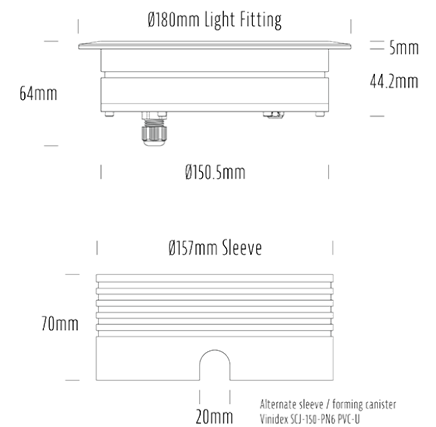

Recessed Uplight

SPECIFICATIONS

Product Code	AQL-158
Family	LumenaPro
Construction Material	CNC Machined Aluminium
IP Rating	IP67
Warranty	5 Year Aqualux Warranty

CONFIGURED OPTIONS

Variant Code	AQL-158-A2B021RD35Q
Body Colour	Dulux Black Ace 9069116F
Control Gear	24V DC
Rated Power	21W
Nominal Lumens	840 lm
CCT / Colour	Red 630nm
Optical	35
CRI	00
Other	AqualuxPLUS QuickConnect
Dimming	PWM 10V Dimming

INTRODUCTION

The AQL-158 is a high-powered recessed uplight for illuminating walls, features and columns. Available with advanced wall-washing reflector for even horizontal illumination and glare minimisation, the AQL-158 can also be configured with triple TIR options for symmetric beam patterns and RGBW operation.