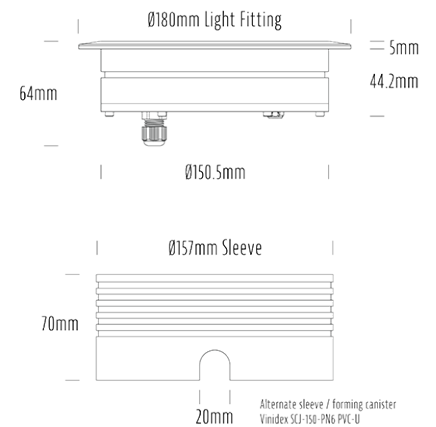

## SPECIFICATIONS

Product Code	AQL-158
Family	LumenaPro
Construction Material	CNC Machined Aluminium
IP Rating	IP67
Warranty	5 Year Aqualux Warranty

## CONFIGURED OPTIONS

Variant Code	AQL-158-A2B021RD25Q
Body Colour	Dulux Black Ace 9069116F
Control Gear	24V DC
Rated Power	21W
Nominal Lumens	840 lm
CCT / Colour	Red 630nm
Optical	25
CRI	00
Other	AqualuxPLUS QuickConnect
Dimming	PWM 10V Dimming