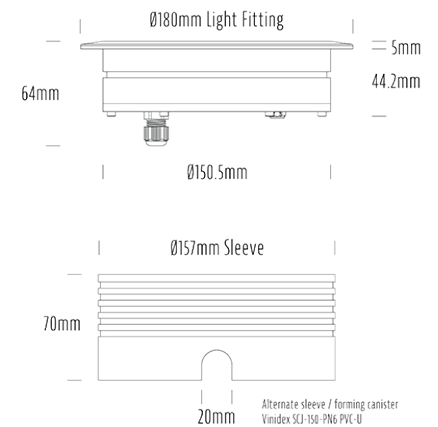

Recessed Uplight

SPECIFICATIONS

Product Code	AQL-158
Family	LumenaPro
Construction Material	CNC Machined Aluminium
IP Rating	IP67
Warranty	5 Year Aqualux Warranty

CONFIGURED OPTIONS

Variant Code	AQL-158-A2B021RD10Q
Body Colour	Dulux Black Ace 9069116F
Control Gear	24V DC
Rated Power	21W
Nominal Lumens	840 lm
CCT / Colour	Red 630nm
Optical	10
CRI	00
Other	AqualuxPLUS QuickConnect
Dimming	PWM 10V Dimming

INTRODUCTION

The AQL-158 is a high-powered recessed uplight for illuminating walls, features and columns. Available with advanced wall-washing reflector for even horizontal illumination and glare minimisation, the AQL-158 can also be configured with triple TIR options for symmetric beam patterns and RGBW operation.