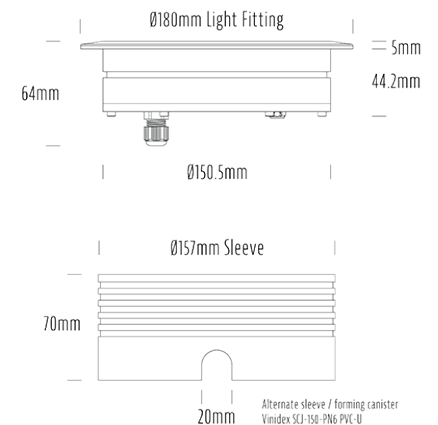

Recessed Uplight

SPECIFICATIONS

Product Code	AQL-158
Family	LumenaPro
Construction Material	CNC Machined Aluminium
IP Rating	IP67
Warranty	5 Year Aqualux Warranty

CONFIGURED OPTIONS

Variant Code	AQL-158-A2B021GN35Q
Body Colour	Dulux Black Ace 9069116F
Control Gear	24V DC
Rated Power	21W
Nominal Lumens	1260 lm
CCT / Colour	Green 530nm
Optical	35
CRI	00
Other	AqualuxPLUS QuickConnect
Dimming	PWM 10V Dimming

INTRODUCTION

The AQL-158 is a high-powered recessed uplight for illuminating walls, features and columns. Available with advanced wall-washing reflector for even horizontal illumination and glare minimisation, the AQL-158 can also be configured with triple TIR options for symmetric beam patterns and RGBW operation.