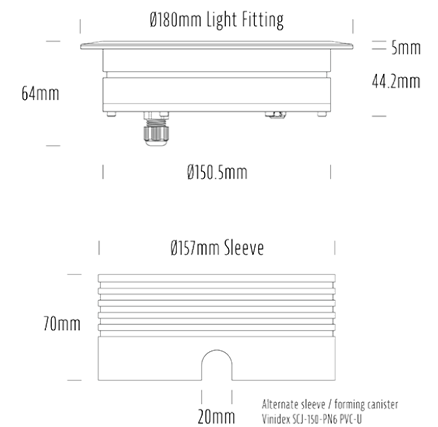

## SPECIFICATIONS

Product Code	AQL-158
Family	LumenaPro
Construction Material	CNC Machined Aluminium
IP Rating	IP67
Warranty	5 Year Aqualux Warranty

## CONFIGURED OPTIONS

Variant Code	AQL-158-A2B021GN25Q
Body Colour	Dulux Black Ace 9069116F
Control Gear	24V DC
Rated Power	21W
Nominal Lumens	1260 lm
CCT / Colour	Green 530nm
Optical	25
CRI	00
Other	AqualuxPLUS QuickConnect
Dimming	PWM 10V Dimming