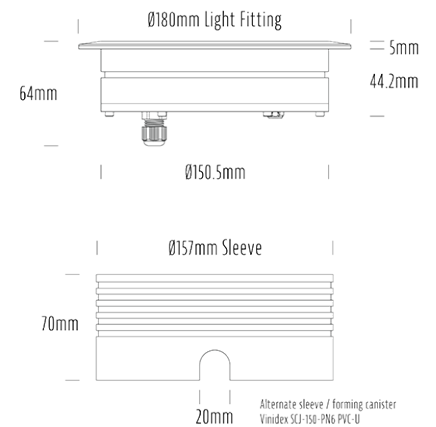

Recessed Uplight

SPECIFICATIONS

Product Code	AQL-158
Family	LumenaPro
Construction Material	CNC Machined Aluminium
IP Rating	IP67
Warranty	5 Year Aqualux Warranty

CONFIGURED OPTIONS

Variant Code	AQL-158-A2B021GN10Q
Body Colour	Dulux Black Ace 9069116F
Control Gear	24V DC
Rated Power	21W
Nominal Lumens	1260 lm
CCT / Colour	Green 530nm
Optical	10
CRI	00
Other	AqualuxPLUS QuickConnect
Dimming	PWM 10V Dimming

INTRODUCTION

The AQL-158 is a high-powered recessed uplight for illuminating walls, features and columns. Available with advanced wall-washing reflector for even horizontal illumination and glare minimisation, the AQL-158 can also be configured with triple TIR options for symmetric beam patterns and RGBW operation.