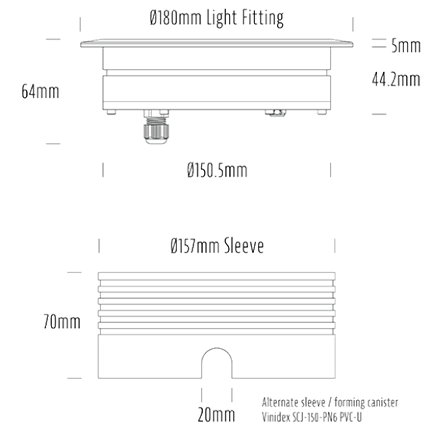

Recessed Uplight

SPECIFICATIONS

Product Code	AQL-158
Family	LumenaPro
Construction Material	CNC Machined Aluminium
IP Rating	IP67
Warranty	5 Year Aqualux Warranty

CONFIGURED OPTIONS

Variant Code	AQL-158-A2B021BU35Q
Body Colour	Dulux Black Ace 9069116F
Control Gear	24V DC
Rated Power	21W
Nominal Lumens	480 lm
CCT / Colour	Blue 470nm
Optical	35
CRI	00
Other	AqualuxPLUS QuickConnect
Dimming	PWM 10V Dimming

INTRODUCTION

The AQL-158 is a high-powered recessed uplight for illuminating walls, features and columns. Available with advanced wall-washing reflector for even horizontal illumination and glare minimisation, the AQL-158 can also be configured with triple TIR options for symmetric beam patterns and RGBW operation.