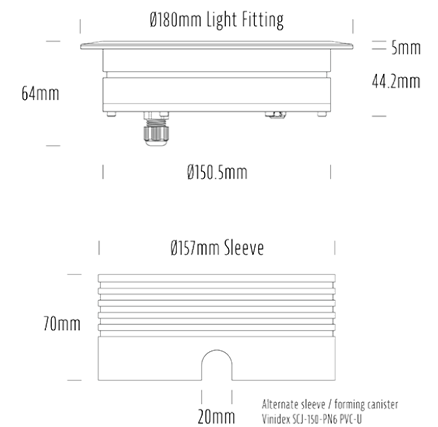

## SPECIFICATIONS

Product Code	AQL-158
Family	LumenaPro
Construction Material	CNC Machined Aluminium
IP Rating	IP67
Warranty	5 Year Aqualux Warranty

## CONFIGURED OPTIONS

Variant Code	AQL-158-A2B021BU10Q
Body Colour	Dulux Black Ace 9069116F
Control Gear	24V DC
Rated Power	21W
Nominal Lumens	480 lm
CCT / Colour	Blue 470nm
Optical	10
CRI	00
Other	AqualuxPLUS QuickConnect
Dimming	PWM 10V Dimming