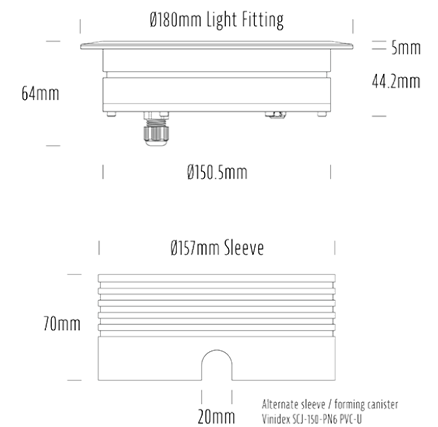

Recessed Uplight

SPECIFICATIONS

Product Code	AQL-158
Family	LumenaPro
Construction Material	CNC Machined Aluminium
IP Rating	IP67
Warranty	5 Year Aqualux Warranty

CONFIGURED OPTIONS

Variant Code	AQL-158-A2B021AM35Q
Body Colour	Dulux Black Ace 9069116F
Control Gear	24V DC
Rated Power	21W
Nominal Lumens	960 lm
CCT / Colour	Amber 585nm
Optical	35
CRI	00
Other	AqualuxPLUS QuickConnect
Dimming	PWM 10V Dimming

INTRODUCTION

The AQL-158 is a high-powered recessed uplight for illuminating walls, features and columns. Available with advanced wall-washing reflector for even horizontal illumination and glare minimisation, the AQL-158 can also be configured with triple TIR options for symmetric beam patterns and RGBW operation.