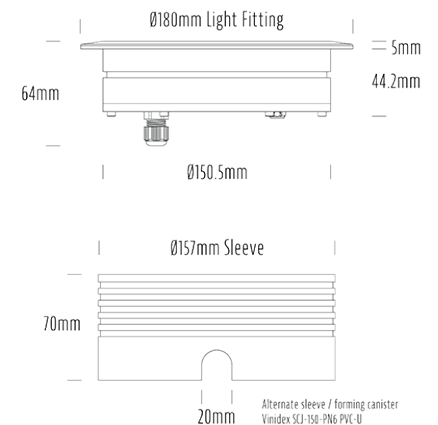

Recessed Uplight

SPECIFICATIONS

Product Code	AQL-158
Family	LumenaPro
Construction Material	CNC Machined Aluminium
IP Rating	IP67
Warranty	5 Year Aqualux Warranty

CONFIGURED OPTIONS

Variant Code	AQL-158-A2B021AM10Q
Body Colour	Dulux Black Ace 9069116F
Control Gear	24V DC
Rated Power	21W
Nominal Lumens	960 lm
CCT / Colour	Amber 585nm
Optical	10
CRI	00
Other	AqualuxPLUS QuickConnect
Dimming	PWM 10V Dimming

INTRODUCTION

The AQL-158 is a high-powered recessed uplight for illuminating walls, features and columns. Available with advanced wall-washing reflector for even horizontal illumination and glare minimisation, the AQL-158 can also be configured with triple TIR options for symmetric beam patterns and RGBW operation.