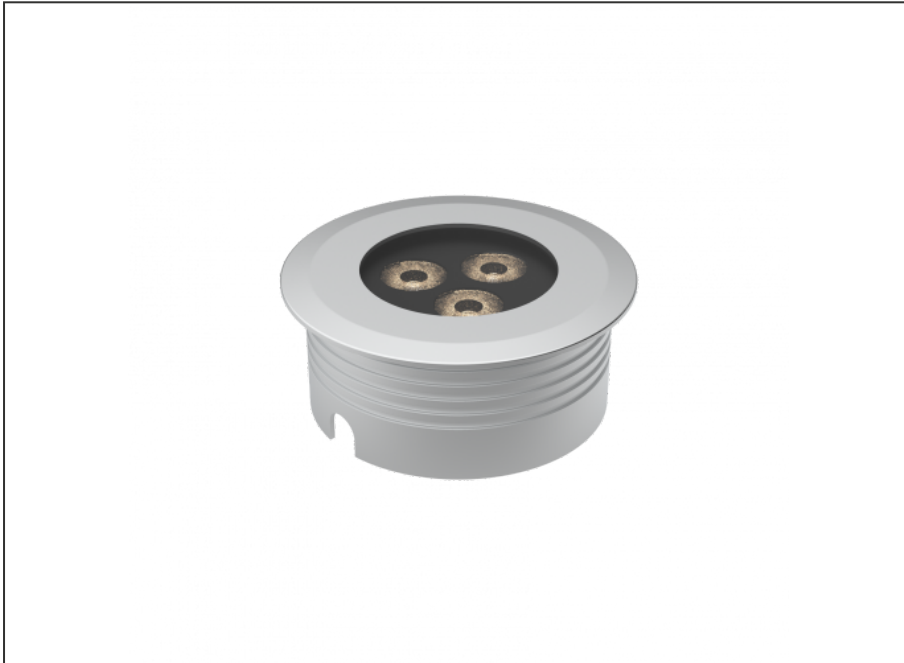

Recessed Uplight

SPECIFICATIONS

Product Code	AQL-158
Family	LumenaPro
Construction Material	CNC Machined Aluminium
IP Rating	IP67
Warranty	5 Year Aqualux Warranty

CONFIGURED OPTIONS

Variant Code	AQL-158-A1Z030Z235Q
Body Colour	Satin Chrome Anodize
Control Gear	24V DC RGBW
Rated Power	30W
Nominal Lumens	1665 lm
CCT / Colour	RGB+3000K
Optical	35
CRI	80
Other	AqualuxPLUS QuickConnect
Dimming	4CH Low-Side PWM

INTRODUCTION

The AQL-158 is a high-powered recessed uplight for illuminating walls, features and columns. Available with advanced wall-washing reflector for even horizontal illumination and glare minimisation, the AQL-158 can also be configured with triple TIR options for symmetric beam patterns and RGBW operation.