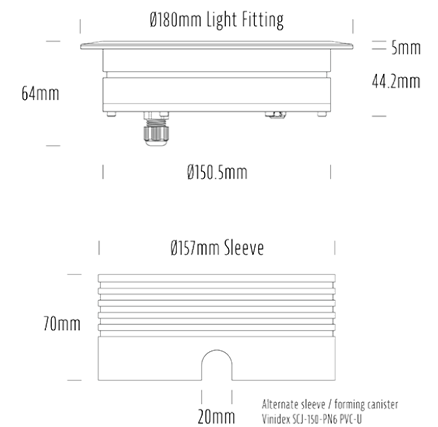

Recessed Uplight

SPECIFICATIONS

Product Code	AQL-158
Family	LumenaPro
Construction Material	CNC Machined Aluminium
IP Rating	IP67
Warranty	5 Year Aqualux Warranty

CONFIGURED OPTIONS

Variant Code	AQL-158-A1Z030Z235Q
Body Colour	Satin Chrome Anodize
Control Gear	24V DC RGBW
Rated Power	30W
Nominal Lumens	1665 lm
CCT / Colour	RGB+3000K
Optical	35
CRI	80
Other	AqualuxPLUS QuickConnect
Dimming	4CH Low-Side PWM

INTRODUCTION

The AQL-158 is a high-powered recessed uplight for illuminating walls, features and columns. Available with advanced wall-washing reflector for even horizontal illumination and glare minimisation, the AQL-158 can also be configured with triple TIR options for symmetric beam patterns and RGBW operation.