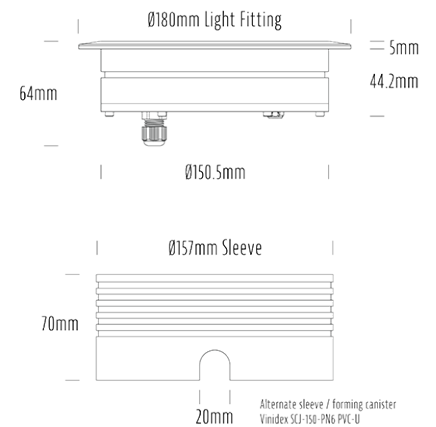

Recessed Uplight

SPECIFICATIONS

Product Code	AQL-158
Family	LumenaPro
Construction Material	CNC Machined Aluminium
IP Rating	IP67
Warranty	5 Year Aqualux Warranty

CONFIGURED OPTIONS

Variant Code	AQL-158-A1Z030Z225Q
Body Colour	Satin Chrome Anodize
Control Gear	24V DC RGBW
Rated Power	30W
Nominal Lumens	1665 lm
CCT / Colour	RGB+3000K
Optical	25
CRI	80
Other	AqualuxPLUS QuickConnect
Dimming	4CH Low-Side PWM

INTRODUCTION

The AQL-158 is a high-powered recessed uplight for illuminating walls, features and columns. Available with advanced wall-washing reflector for even horizontal illumination and glare minimisation, the AQL-158 can also be configured with triple TIR options for symmetric beam patterns and RGBW operation.