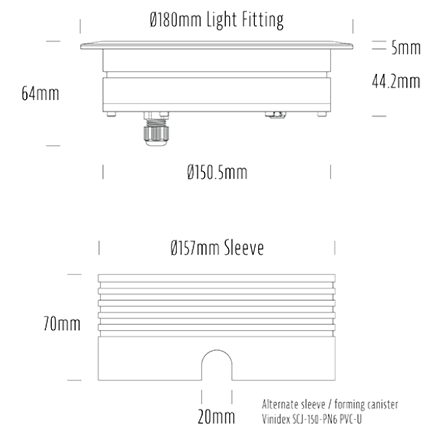

Recessed Uplight

SPECIFICATIONS

Product Code	AQL-158
Family	LumenaPro
Construction Material	CNC Machined Aluminium
IP Rating	IP67
Warranty	5 Year Aqualux Warranty

CONFIGURED OPTIONS

Variant Code	AQL-158-A1Z030Z210Q
Body Colour	Satin Chrome Anodize
Control Gear	24V DC RGBW
Rated Power	30W
Nominal Lumens	1665 lm
CCT / Colour	RGB+3000K
Optical	10
CRI	80
Other	AqualuxPLUS QuickConnect
Dimming	4CH Low-Side PWM

INTRODUCTION

The AQL-158 is a high-powered recessed uplight for illuminating walls, features and columns. Available with advanced wall-washing reflector for even horizontal illumination and glare minimisation, the AQL-158 can also be configured with triple TIR options for symmetric beam patterns and RGBW operation.