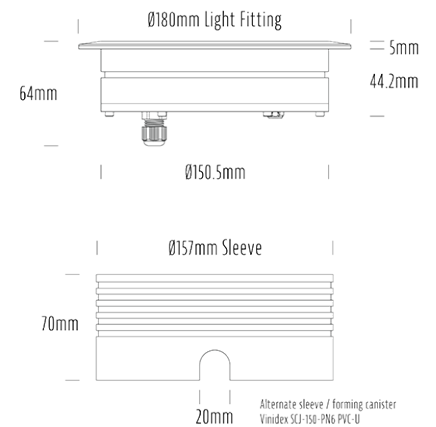

## SPECIFICATIONS

Product Code	AQL-158
Family	LumenaPro
Construction Material	CNC Machined Aluminium
IP Rating	IP67
Warranty	5 Year Aqualux Warranty

## CONFIGURED OPTIONS

Variant Code	AQL-158-A1B0305735Q
Body Colour	Satin Chrome Anodize
Control Gear	24V DC
Rated Power	30W
Nominal Lumens	1800 lm
CCT / Colour	5700K / 1300mA
Optical	35
CRI	90
Other	AqualuxPLUS QuickConnect
Dimming	PWM 10V Dimming