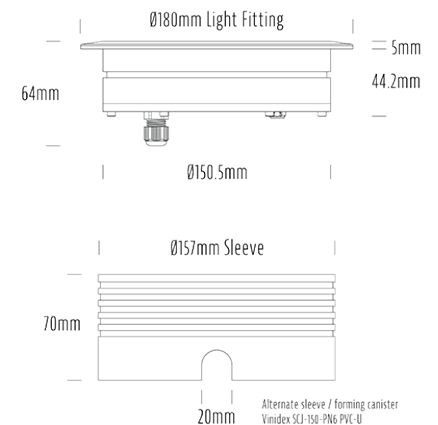

## SPECIFICATIONS

Product Code	AQL-158
Family	LumenaPro
Construction Material	CNC Machined Aluminium
IP Rating	IP67
Warranty	5 Year Aqualux Warranty

## CONFIGURED OPTIONS

Variant Code	AQL-158-A1B0305725Q
Body Colour	Satin Chrome Anodize
Control Gear	24V DC
Rated Power	30W
Nominal Lumens	1800 lm
CCT / Colour	5700K / 1300mA
Optical	25
CRI	90
Other	AqualuxPLUS QuickConnect
Dimming	PWM 10V Dimming