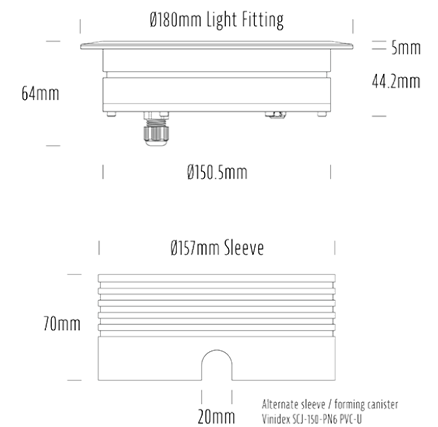

## SPECIFICATIONS

Product Code	AQL-158
Family	LumenaPro
Construction Material	CNC Machined Aluminium
IP Rating	IP67
Warranty	5 Year Aqualux Warranty

## CONFIGURED OPTIONS

Variant Code	AQL-158-A1B0305710Q
Body Colour	Satin Chrome Anodize
Control Gear	24V DC
Rated Power	30W
Nominal Lumens	1800 lm
CCT / Colour	5700K / 1300mA
Optical	10
CRI	90
Other	AqualuxPLUS QuickConnect
Dimming	PWM 10V Dimming