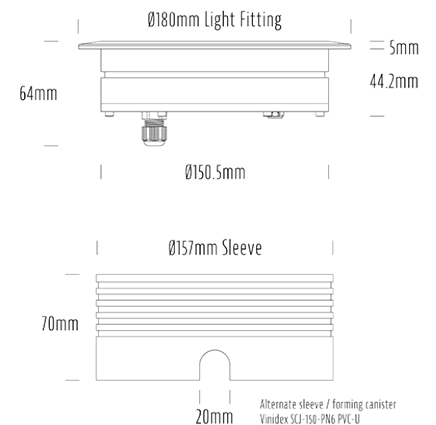

Recessed Uplight

SPECIFICATIONS

Product Code	AQL-158
Family	LumenaPro
Construction Material	CNC Machined Aluminium
IP Rating	IP67
Warranty	5 Year Aqualux Warranty

CONFIGURED OPTIONS

Variant Code	AQL-158-A1B0304035Q
Body Colour	Satin Chrome Anodize
Control Gear	24V DC
Rated Power	30W
Nominal Lumens	1800 lm
CCT / Colour	4000K / 1300mA
Optical	35
CRI	90
Other	AqualuxPLUS QuickConnect
Dimming	PWM 10V Dimming

INTRODUCTION

The AQL-158 is a high-powered recessed uplight for illuminating walls, features and columns. Available with advanced wall-washing reflector for even horizontal illumination and glare minimisation, the AQL-158 can also be configured with triple TIR options for symmetric beam patterns and RGBW operation.