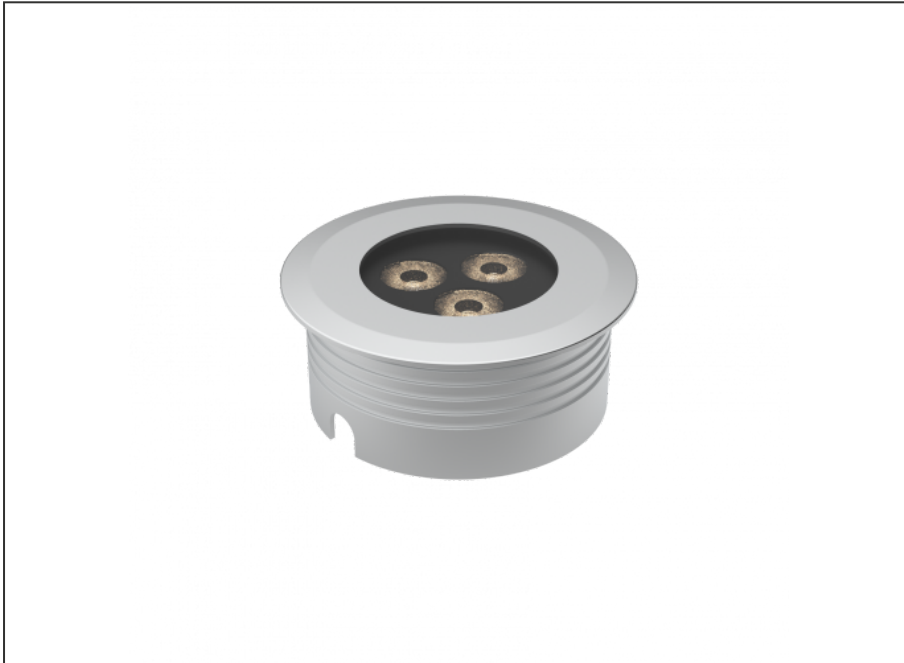

Recessed Uplight

SPECIFICATIONS

Product Code	AQL-158
Family	LumenaPro
Construction Material	CNC Machined Aluminium
IP Rating	IP67
Warranty	5 Year Aqualux Warranty

CONFIGURED OPTIONS

Variant Code	AQL-158-A1B0304035Q
Body Colour	Satin Chrome Anodize
Control Gear	24V DC
Rated Power	30W
Nominal Lumens	1800 lm
CCT / Colour	4000K / 1300mA
Optical	35
CRI	90
Other	AqualuxPLUS QuickConnect
Dimming	PWM 10V Dimming

INTRODUCTION

The AQL-158 is a high-powered recessed uplight for illuminating walls, features and columns. Available with advanced wall-washing reflector for even horizontal illumination and glare minimisation, the AQL-158 can also be configured with triple TIR options for symmetric beam patterns and RGBW operation.