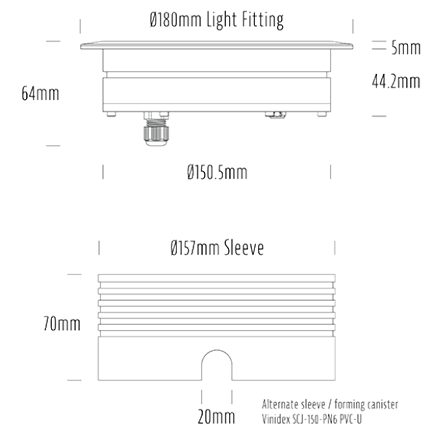

## SPECIFICATIONS

Product Code	AQL-158
Family	LumenaPro
Construction Material	CNC Machined Aluminium
IP Rating	IP67
Warranty	5 Year Aqualux Warranty

## CONFIGURED OPTIONS

Variant Code	AQL-158-A1B0304025Q
Body Colour	Satin Chrome Anodize
Control Gear	24V DC
Rated Power	30W
Nominal Lumens	1800 lm
CCT / Colour	4000K / 1300mA
Optical	25
CRI	90
Other	AqualuxPLUS QuickConnect
Dimming	PWM 10V Dimming