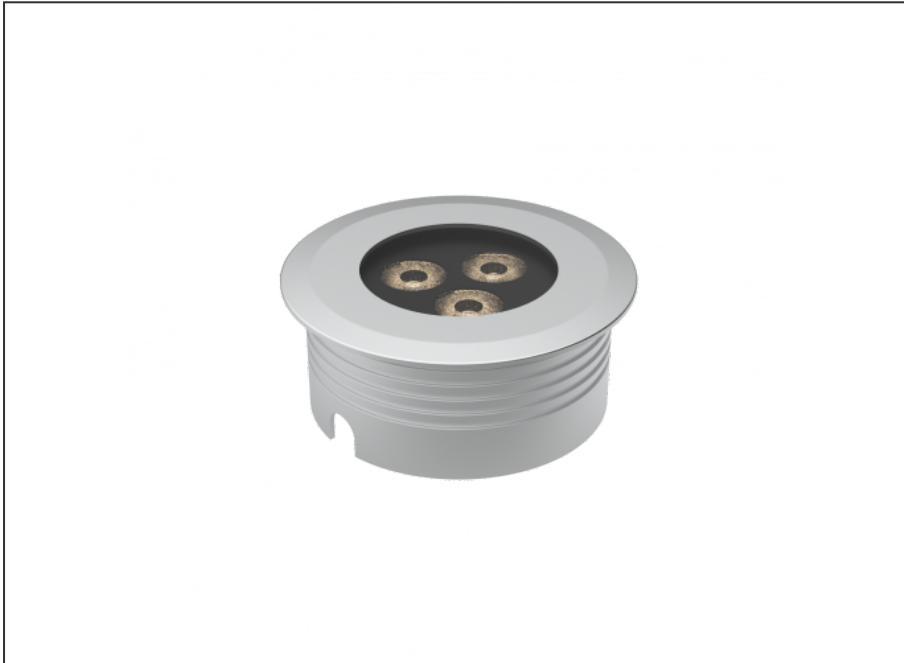

# Recessed Uplight

## SPECIFICATIONS

Product Code	AQL-158
Family	LumenaPro
Construction Material	CNC Machined Aluminium
IP Rating	IP67
Warranty	5 Year Aqualux Warranty

## CONFIGURED OPTIONS

Variant Code	AQL-158-A1B0304025Q
Body Colour	Satin Chrome Anodize
Control Gear	24V DC
Rated Power	30W
Nominal Lumens	1800 lm
CCT / Colour	4000K / 1300mA
Optical	25
CRI	90
Other	AqualuxPLUS QuickConnect
Dimming	PWM 10V Dimming

## INTRODUCTION

The AQL-158 is a high-powered recessed uplight for illuminating walls, features and columns. Available with advanced wall-washing reflector for even horizontal illumination and glare minimisation, the AQL-158 can also be configured with triple TIR options for symmetric beam patterns and RGBW operation.