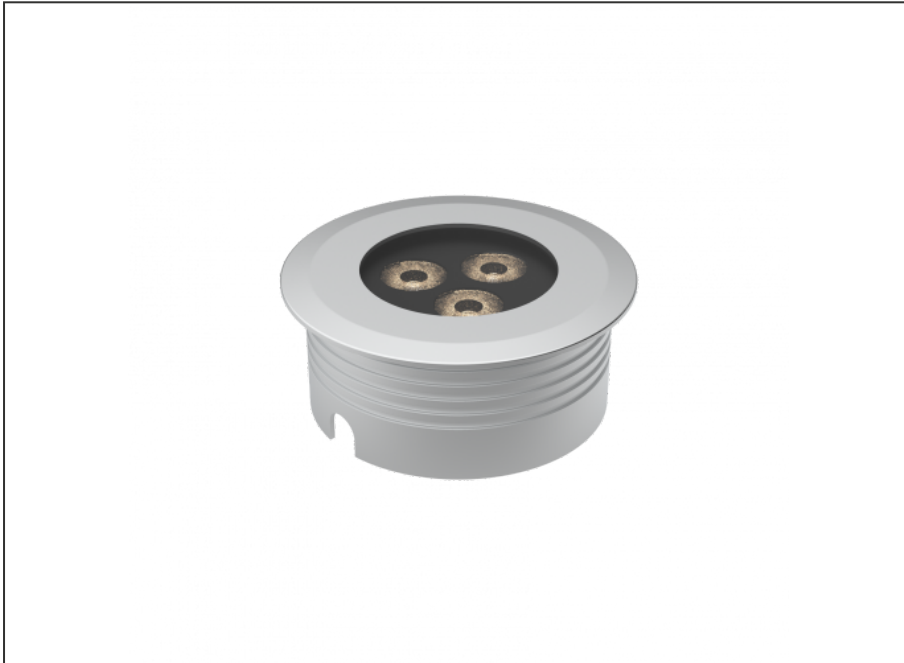

Recessed Uplight

SPECIFICATIONS

Product Code	AQL-158
Family	LumenaPro
Construction Material	CNC Machined Aluminium
IP Rating	IP67
Warranty	5 Year Aqualux Warranty

CONFIGURED OPTIONS

Variant Code	AQL-158-A1B0304010Q
Body Colour	Satin Chrome Anodize
Control Gear	24V DC
Rated Power	30W
Nominal Lumens	1800 lm
CCT / Colour	4000K / 1300mA
Optical	10
CRI	90
Other	AqualuxPLUS QuickConnect
Dimming	PWM 10V Dimming

INTRODUCTION

The AQL-158 is a high-powered recessed uplight for illuminating walls, features and columns. Available with advanced wall-washing reflector for even horizontal illumination and glare minimisation, the AQL-158 can also be configured with triple TIR options for symmetric beam patterns and RGBW operation.