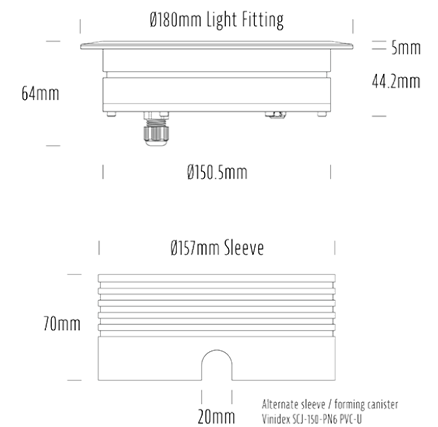

Recessed Uplight

SPECIFICATIONS

Product Code	AQL-158
Family	LumenaPro
Construction Material	CNC Machined Aluminium
IP Rating	IP67
Warranty	5 Year Aqualux Warranty

CONFIGURED OPTIONS

Variant Code	AQL-158-A1B0304010Q
Body Colour	Satin Chrome Anodize
Control Gear	24V DC
Rated Power	30W
Nominal Lumens	1800 lm
CCT / Colour	4000K / 1300mA
Optical	10
CRI	90
Other	AqualuxPLUS QuickConnect
Dimming	PWM 10V Dimming

INTRODUCTION

The AQL-158 is a high-powered recessed uplight for illuminating walls, features and columns. Available with advanced wall-washing reflector for even horizontal illumination and glare minimisation, the AQL-158 can also be configured with triple TIR options for symmetric beam patterns and RGBW operation.