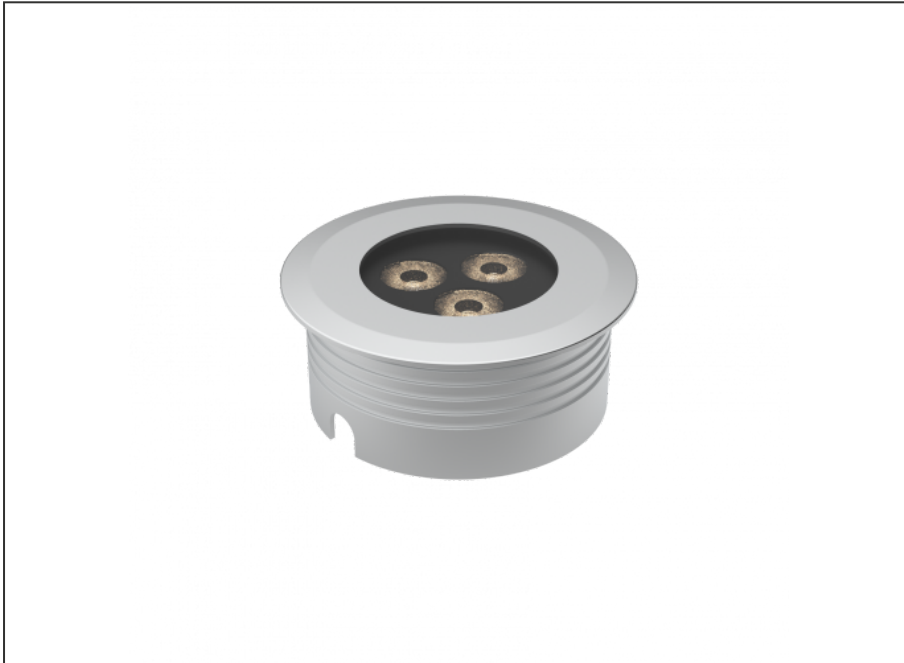

Recessed Uplight

SPECIFICATIONS

Product Code	AQL-158
Family	LumenaPro
Construction Material	CNC Machined Aluminium
IP Rating	IP67
Warranty	5 Year Aqualux Warranty

CONFIGURED OPTIONS

Variant Code	AQL-158-A1B0303035Q
Body Colour	Satin Chrome Anodize
Control Gear	24V DC
Rated Power	30W
Nominal Lumens	1800 lm
CCT / Colour	3000K / 1300mA
Optical	35
CRI	90
Other	AqualuxPLUS QuickConnect
Dimming	PWM 10V Dimming

INTRODUCTION

The AQL-158 is a high-powered recessed uplight for illuminating walls, features and columns. Available with advanced wall-washing reflector for even horizontal illumination and glare minimisation, the AQL-158 can also be configured with triple TIR options for symmetric beam patterns and RGBW operation.