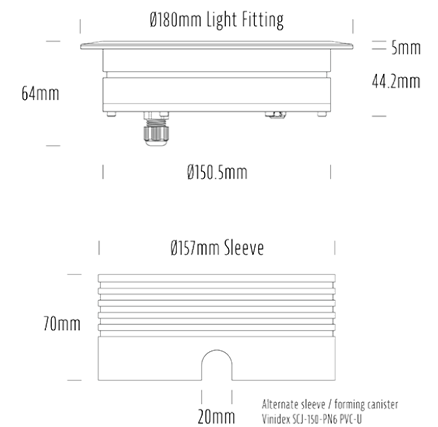

Recessed Uplight

SPECIFICATIONS

Product Code	AQL-158
Family	LumenaPro
Construction Material	CNC Machined Aluminium
IP Rating	IP67
Warranty	5 Year Aqualux Warranty

CONFIGURED OPTIONS

Variant Code	AQL-158-A1B0303035Q
Body Colour	Satin Chrome Anodize
Control Gear	24V DC
Rated Power	30W
Nominal Lumens	1800 lm
CCT / Colour	3000K / 1300mA
Optical	35
CRI	90
Other	AqualuxPLUS QuickConnect
Dimming	PWM 10V Dimming

INTRODUCTION

The AQL-158 is a high-powered recessed uplight for illuminating walls, features and columns. Available with advanced wall-washing reflector for even horizontal illumination and glare minimisation, the AQL-158 can also be configured with triple TIR options for symmetric beam patterns and RGBW operation.