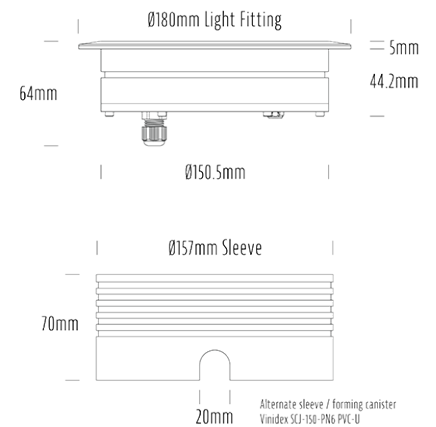

Recessed Uplight

SPECIFICATIONS

Product Code	AQL-158
Family	LumenaPro
Construction Material	CNC Machined Aluminium
IP Rating	IP67
Warranty	5 Year Aqualux Warranty

CONFIGURED OPTIONS

Variant Code	AQL-158-A1B0303025Q
Body Colour	Satin Chrome Anodize
Control Gear	24V DC
Rated Power	30W
Nominal Lumens	1800 lm
CCT / Colour	3000K / 1300mA
Optical	25
CRI	90
Other	AqualuxPLUS QuickConnect
Dimming	PWM 10V Dimming

INTRODUCTION

The AQL-158 is a high-powered recessed uplight for illuminating walls, features and columns. Available with advanced wall-washing reflector for even horizontal illumination and glare minimisation, the AQL-158 can also be configured with triple TIR options for symmetric beam patterns and RGBW operation.