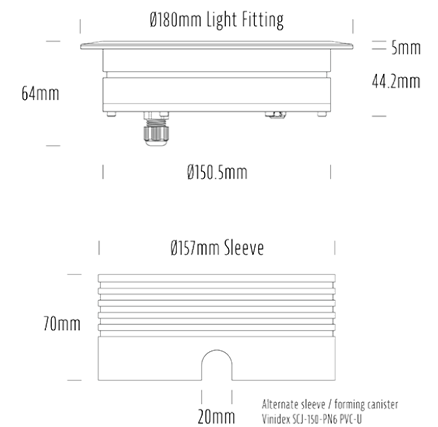

## SPECIFICATIONS

Product Code	AQL-158
Family	LumenaPro
Construction Material	CNC Machined Aluminium
IP Rating	IP67
Warranty	5 Year Aqualux Warranty

## CONFIGURED OPTIONS

Variant Code	AQL-158-A1B0302735Q
Body Colour	Satin Chrome Anodize
Control Gear	24V DC
Rated Power	30W
Nominal Lumens	1800 lm
CCT / Colour	2700K / 1300mA
Optical	35
CRI	90
Other	AqualuxPLUS QuickConnect
Dimming	PWM 10V Dimming