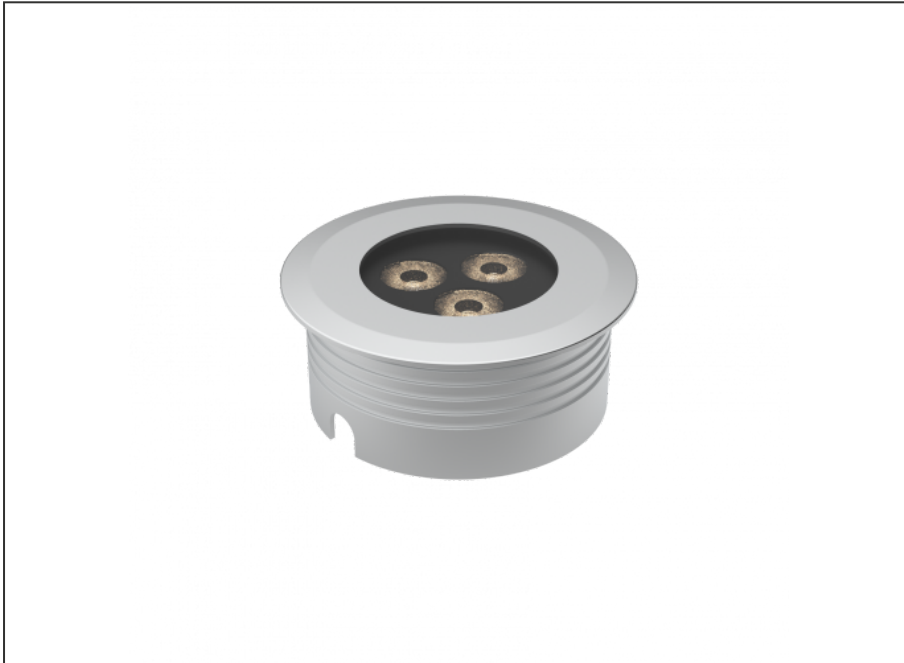

# Recessed Uplight

## SPECIFICATIONS

Product Code	AQL-158
Family	LumenaPro
Construction Material	CNC Machined Aluminium
IP Rating	IP67
Warranty	5 Year Aqualux Warranty

## CONFIGURED OPTIONS

Variant Code	AQL-158-A1B0302735Q
Body Colour	Satin Chrome Anodize
Control Gear	24V DC
Rated Power	30W
Nominal Lumens	1800 lm
CCT / Colour	2700K / 1300mA
Optical	35
CRI	90
Other	AqualuxPLUS QuickConnect
Dimming	PWM 10V Dimming

## INTRODUCTION

The AQL-158 is a high-powered recessed uplight for illuminating walls, features and columns. Available with advanced wall-washing reflector for even horizontal illumination and glare minimisation, the AQL-158 can also be configured with triple TIR options for symmetric beam patterns and RGBW operation.