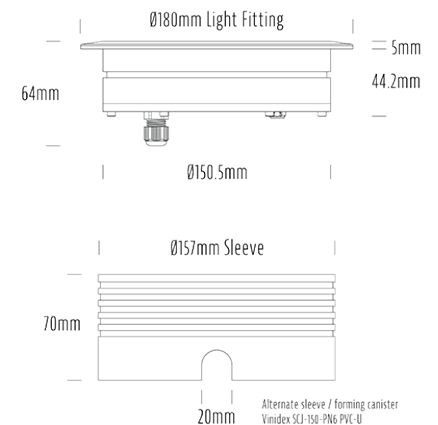

## SPECIFICATIONS

Product Code	AQL-158
Family	LumenaPro
Construction Material	CNC Machined Aluminium
IP Rating	IP67
Warranty	5 Year Aqualux Warranty

## CONFIGURED OPTIONS

Variant Code	AQL-158-A1B0302725Q
Body Colour	Satin Chrome Anodize
Control Gear	24V DC
Rated Power	30W
Nominal Lumens	1800 lm
CCT / Colour	2700K / 1300mA
Optical	25
CRI	90
Other	AqualuxPLUS QuickConnect
Dimming	PWM 10V Dimming