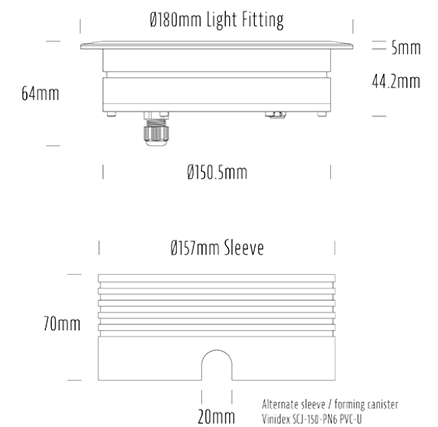

## SPECIFICATIONS

Product Code	AQL-158
Family	LumenaPro
Construction Material	CNC Machined Aluminium
IP Rating	IP67
Warranty	5 Year Aqualux Warranty

## CONFIGURED OPTIONS

Variant Code	AQL-158-A1B0302710Q
Body Colour	Satin Chrome Anodize
Control Gear	24V DC
Rated Power	30W
Nominal Lumens	1800 lm
CCT / Colour	2700K / 1300mA
Optical	10
CRI	90
Other	AqualuxPLUS QuickConnect
Dimming	PWM 10V Dimming