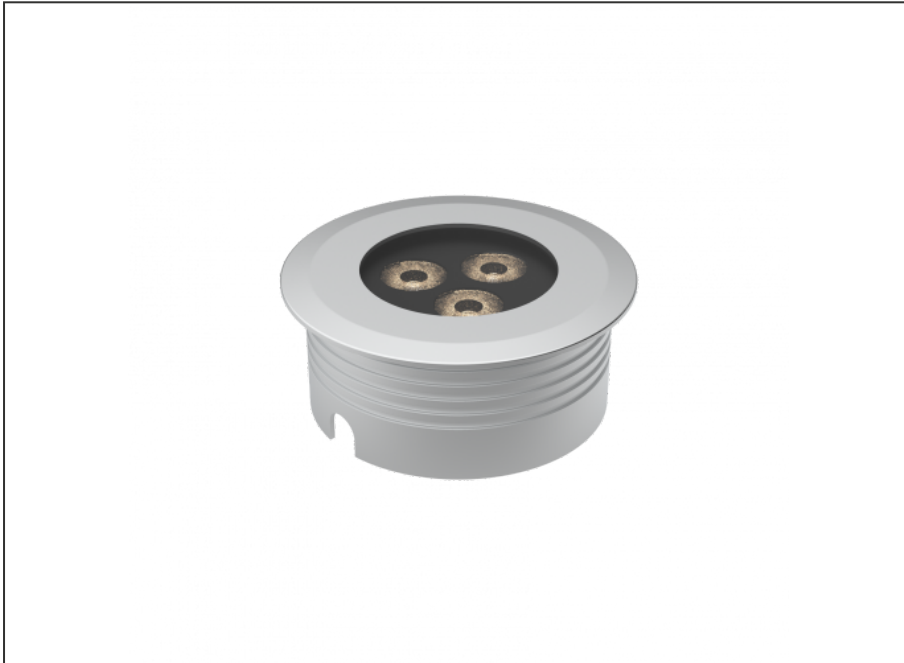

# Recessed Uplight

## SPECIFICATIONS

Product Code	AQL-158
Family	LumenaPro
Construction Material	CNC Machined Aluminium
IP Rating	IP67
Warranty	5 Year Aqualux Warranty

## CONFIGURED OPTIONS

Variant Code	AQL-158-A1B0302710Q
Body Colour	Satin Chrome Anodize
Control Gear	24V DC
Rated Power	30W
Nominal Lumens	1800 lm
CCT / Colour	2700K / 1300mA
Optical	10
CRI	90
Other	AqualuxPLUS QuickConnect
Dimming	PWM 10V Dimming

## INTRODUCTION

The AQL-158 is a high-powered recessed uplight for illuminating walls, features and columns. Available with advanced wall-washing reflector for even horizontal illumination and glare minimisation, the AQL-158 can also be configured with triple TIR options for symmetric beam patterns and RGBW operation.