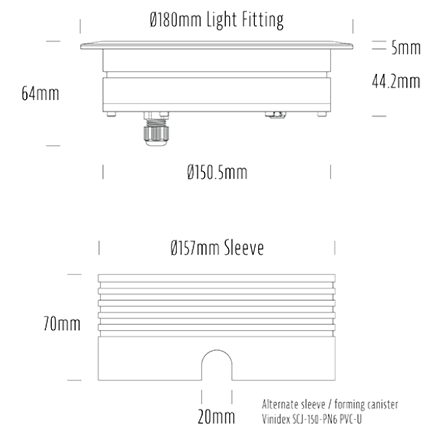

Recessed Uplight

SPECIFICATIONS

Product Code	AQL-158
Family	LumenaPro
Construction Material	CNC Machined Aluminium
IP Rating	IP67
Warranty	5 Year Aqualux Warranty

CONFIGURED OPTIONS

Variant Code	AQL-158-A1B021RD25Q
Body Colour	Satin Chrome Anodize
Control Gear	24V DC
Rated Power	21W
Nominal Lumens	840 lm
CCT / Colour	Red 630nm
Optical	25
CRI	00
Other	AqualuxPLUS QuickConnect
Dimming	PWM 10V Dimming

INTRODUCTION

The AQL-158 is a high-powered recessed uplight for illuminating walls, features and columns. Available with advanced wall-washing reflector for even horizontal illumination and glare minimisation, the AQL-158 can also be configured with triple TIR options for symmetric beam patterns and RGBW operation.