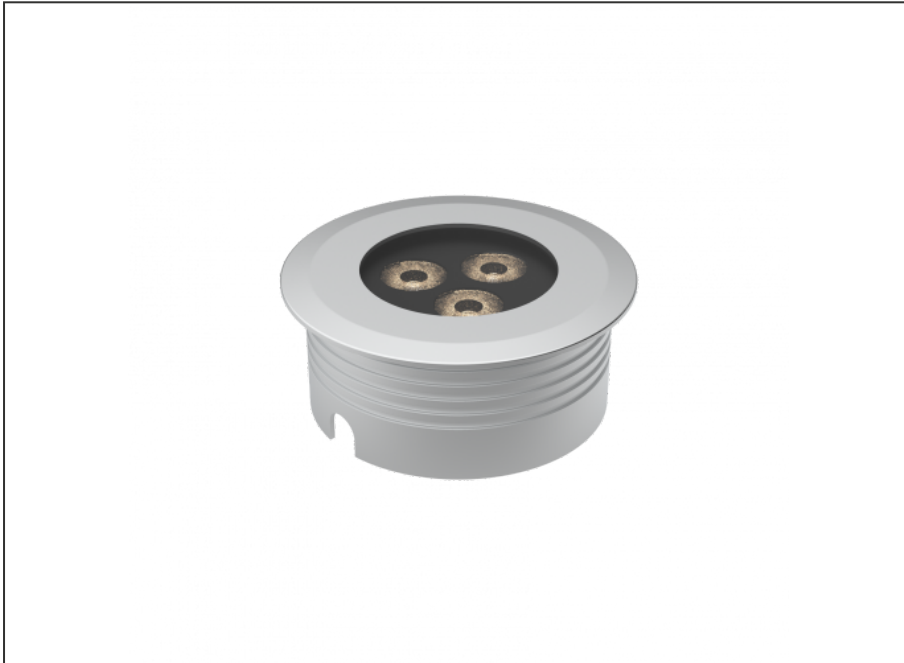

Recessed Uplight

SPECIFICATIONS

Product Code	AQL-158
Family	LumenaPro
Construction Material	CNC Machined Aluminium
IP Rating	IP67
Warranty	5 Year Aqualux Warranty

CONFIGURED OPTIONS

Variant Code	AQL-158-A1B021RD10Q
Body Colour	Satin Chrome Anodize
Control Gear	24V DC
Rated Power	21W
Nominal Lumens	840 lm
CCT / Colour	Red 630nm
Optical	10
CRI	00
Other	AqualuxPLUS QuickConnect
Dimming	PWM 10V Dimming

INTRODUCTION

The AQL-158 is a high-powered recessed uplight for illuminating walls, features and columns. Available with advanced wall-washing reflector for even horizontal illumination and glare minimisation, the AQL-158 can also be configured with triple TIR options for symmetric beam patterns and RGBW operation.