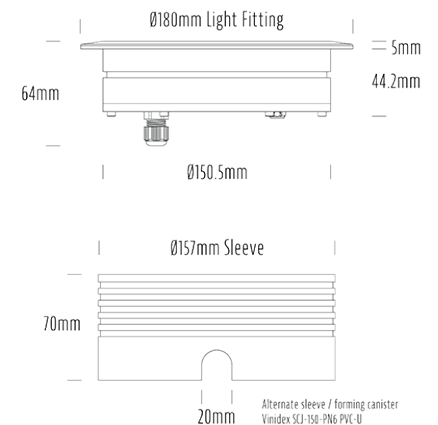

Recessed Uplight

SPECIFICATIONS

Product Code	AQL-158
Family	LumenaPro
Construction Material	CNC Machined Aluminium
IP Rating	IP67
Warranty	5 Year Aqualux Warranty

CONFIGURED OPTIONS

Variant Code	AQL-158-A1B021RD10Q
Body Colour	Satin Chrome Anodize
Control Gear	24V DC
Rated Power	21W
Nominal Lumens	840 lm
CCT / Colour	Red 630nm
Optical	10
CRI	00
Other	AqualuxPLUS QuickConnect
Dimming	PWM 10V Dimming

INTRODUCTION

The AQL-158 is a high-powered recessed uplight for illuminating walls, features and columns. Available with advanced wall-washing reflector for even horizontal illumination and glare minimisation, the AQL-158 can also be configured with triple TIR options for symmetric beam patterns and RGBW operation.