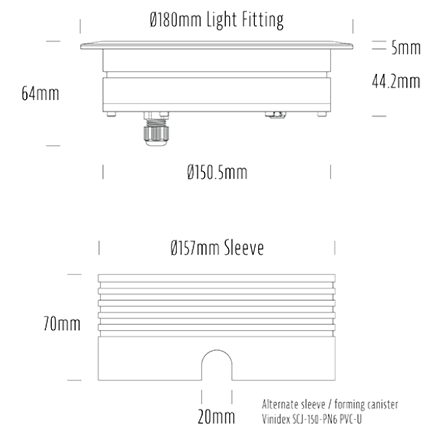

Recessed Uplight

SPECIFICATIONS

Product Code	AQL-158
Family	LumenaPro
Construction Material	CNC Machined Aluminium
IP Rating	IP67
Warranty	5 Year Aqualux Warranty

CONFIGURED OPTIONS

Variant Code	AQL-158-A1B021GN25Q
Body Colour	Satin Chrome Anodize
Control Gear	24V DC
Rated Power	21W
Nominal Lumens	1260 lm
CCT / Colour	Green 530nm
Optical	25
CRI	00
Other	AqualuxPLUS QuickConnect
Dimming	PWM 10V Dimming

INTRODUCTION

The AQL-158 is a high-powered recessed uplight for illuminating walls, features and columns. Available with advanced wall-washing reflector for even horizontal illumination and glare minimisation, the AQL-158 can also be configured with triple TIR options for symmetric beam patterns and RGBW operation.