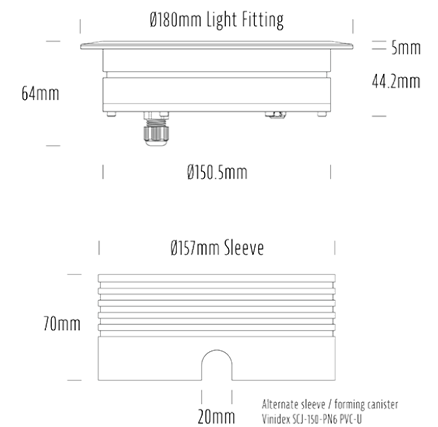

Recessed Uplight

SPECIFICATIONS

Product Code	AQL-158
Family	LumenaPro
Construction Material	CNC Machined Aluminium
IP Rating	IP67
Warranty	5 Year Aqualux Warranty

CONFIGURED OPTIONS

Variant Code	AQL-158-A1B021GN10Q
Body Colour	Satin Chrome Anodize
Control Gear	24V DC
Rated Power	21W
Nominal Lumens	1260 lm
CCT / Colour	Green 530nm
Optical	10
CRI	00
Other	AqualuxPLUS QuickConnect
Dimming	PWM 10V Dimming

INTRODUCTION

The AQL-158 is a high-powered recessed uplight for illuminating walls, features and columns. Available with advanced wall-washing reflector for even horizontal illumination and glare minimisation, the AQL-158 can also be configured with triple TIR options for symmetric beam patterns and RGBW operation.