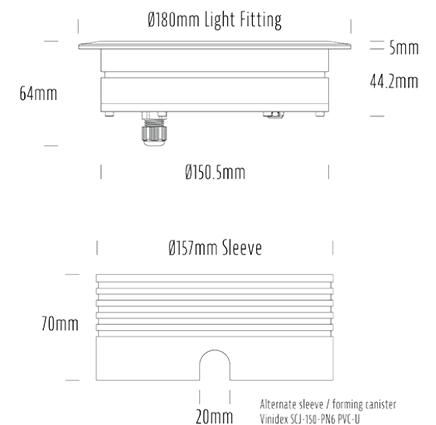

Recessed Uplight

SPECIFICATIONS

Product Code	AQL-158
Family	LumenaPro
Construction Material	CNC Machined Aluminium
IP Rating	IP67
Warranty	5 Year Aqualux Warranty

CONFIGURED OPTIONS

Variant Code	AQL-158-A1B021BU35Q
Body Colour	Satin Chrome Anodize
Control Gear	24V DC
Rated Power	21W
Nominal Lumens	480 lm
CCT / Colour	Blue 470nm
Optical	35
CRI	00
Other	AqualuxPLUS QuickConnect
Dimming	PWM 10V Dimming

INTRODUCTION

The AQL-158 is a high-powered recessed uplight for illuminating walls, features and columns. Available with advanced wall-washing reflector for even horizontal illumination and glare minimisation, the AQL-158 can also be configured with triple TIR options for symmetric beam patterns and RGBW operation.