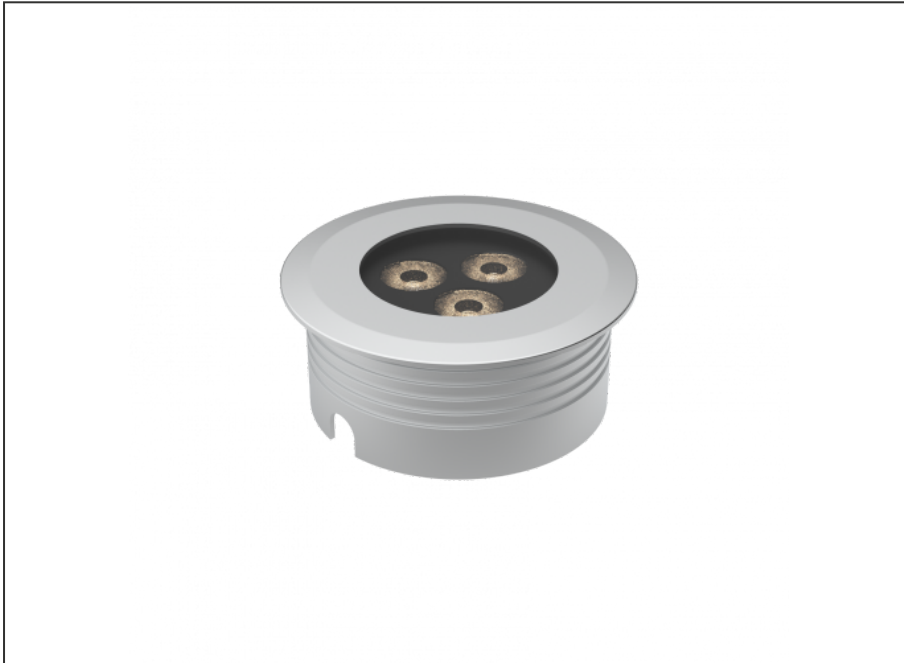

Recessed Uplight

SPECIFICATIONS

Product Code	AQL-158
Family	LumenaPro
Construction Material	CNC Machined Aluminium
IP Rating	IP67
Warranty	5 Year Aqualux Warranty

CONFIGURED OPTIONS

Variant Code	AQL-158-A1B021BU35Q
Body Colour	Satin Chrome Anodize
Control Gear	24V DC
Rated Power	21W
Nominal Lumens	480 lm
CCT / Colour	Blue 470nm
Optical	35
CRI	00
Other	AqualuxPLUS QuickConnect
Dimming	PWM 10V Dimming

INTRODUCTION

The AQL-158 is a high-powered recessed uplight for illuminating walls, features and columns. Available with advanced wall-washing reflector for even horizontal illumination and glare minimisation, the AQL-158 can also be configured with triple TIR options for symmetric beam patterns and RGBW operation.