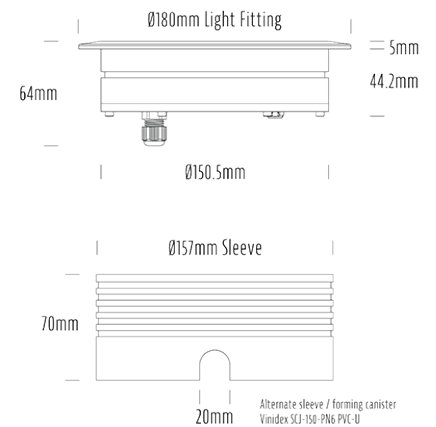

## SPECIFICATIONS

Product Code	AQL-158
Family	LumenaPro
Construction Material	CNC Machined Aluminium
IP Rating	IP67
Warranty	5 Year Aqualux Warranty

## CONFIGURED OPTIONS

Variant Code	AQL-158-A1B021BU25Q
Body Colour	Satin Chrome Anodize
Control Gear	24V DC
Rated Power	21W
Nominal Lumens	480 lm
CCT / Colour	Blue 470nm
Optical	25
CRI	00
Other	AqualuxPLUS QuickConnect
Dimming	PWM 10V Dimming