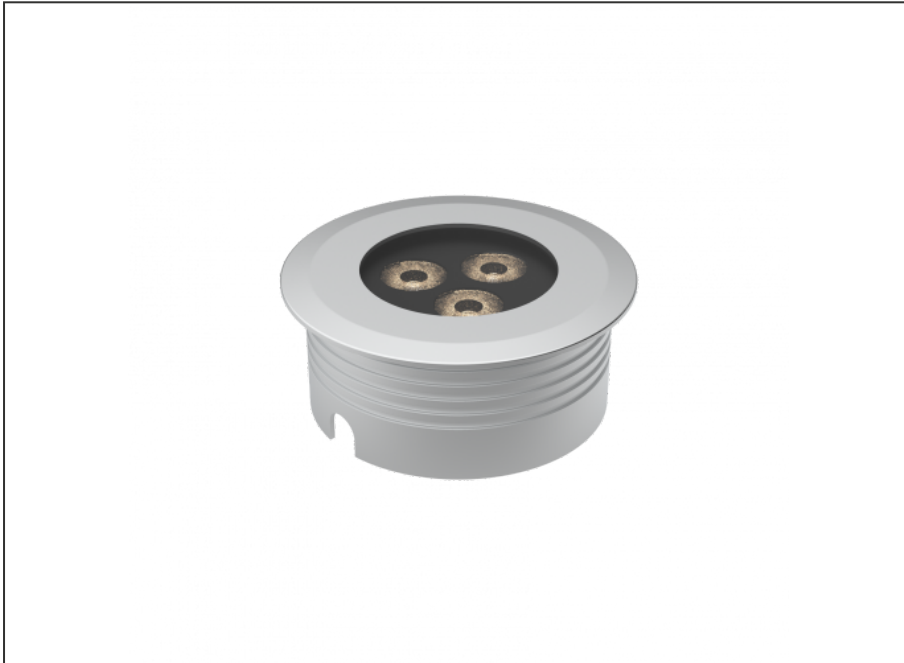

# Recessed Uplight

## SPECIFICATIONS

Product Code	AQL-158
Family	LumenaPro
Construction Material	CNC Machined Aluminium
IP Rating	IP67
Warranty	5 Year Aqualux Warranty

## CONFIGURED OPTIONS

Variant Code	AQL-158-A1B021BU25Q
Body Colour	Satin Chrome Anodize
Control Gear	24V DC
Rated Power	21W
Nominal Lumens	480 lm
CCT / Colour	Blue 470nm
Optical	25
CRI	00
Other	AqualuxPLUS QuickConnect
Dimming	PWM 10V Dimming

## INTRODUCTION

The AQL-158 is a high-powered recessed uplight for illuminating walls, features and columns. Available with advanced wall-washing reflector for even horizontal illumination and glare minimisation, the AQL-158 can also be configured with triple TIR options for symmetric beam patterns and RGBW operation.