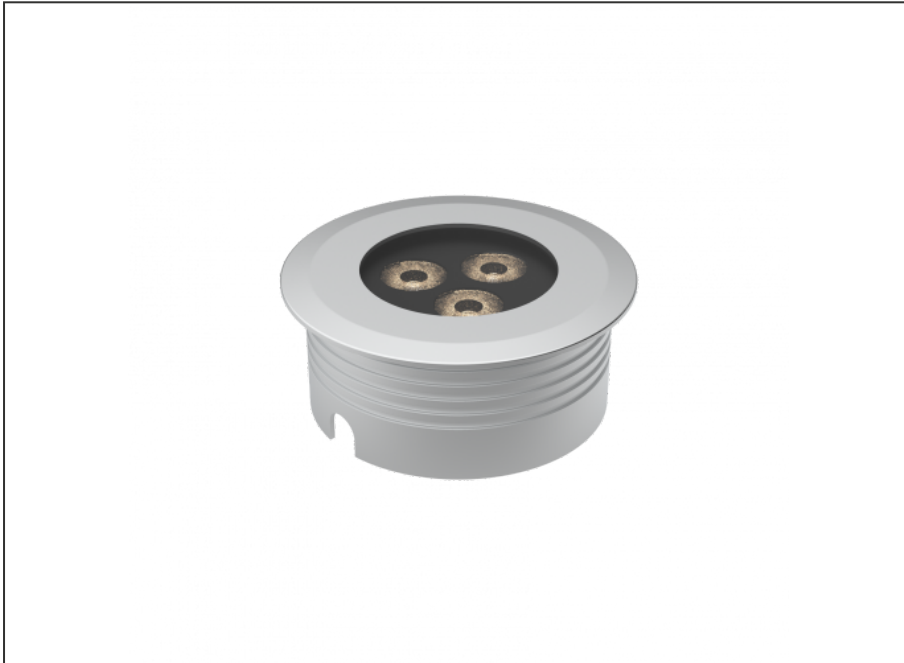

Recessed Uplight

SPECIFICATIONS

Product Code	AQL-158
Family	LumenaPro
Construction Material	CNC Machined Aluminium
IP Rating	IP67
Warranty	5 Year Aqualux Warranty

CONFIGURED OPTIONS

Variant Code	AQL-158-A1B021BU10Q
Body Colour	Satin Chrome Anodize
Control Gear	24V DC
Rated Power	21W
Nominal Lumens	480 lm
CCT / Colour	Blue 470nm
Optical	10
CRI	00
Other	AqualuxPLUS QuickConnect
Dimming	PWM 10V Dimming

INTRODUCTION

The AQL-158 is a high-powered recessed uplight for illuminating walls, features and columns. Available with advanced wall-washing reflector for even horizontal illumination and glare minimisation, the AQL-158 can also be configured with triple TIR options for symmetric beam patterns and RGBW operation.