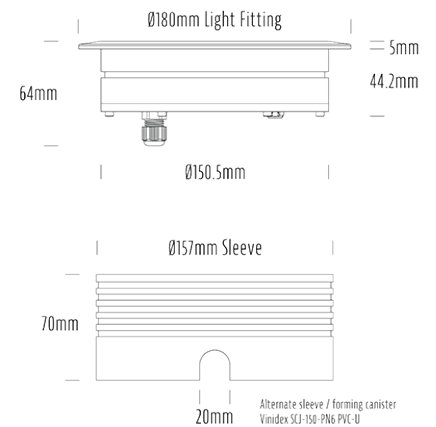

Recessed Uplight

SPECIFICATIONS

Product Code	AQL-158
Family	LumenaPro
Construction Material	CNC Machined Aluminium
IP Rating	IP67
Warranty	5 Year Aqualux Warranty

CONFIGURED OPTIONS

Variant Code	AQL-158-A1B021BU10Q
Body Colour	Satin Chrome Anodize
Control Gear	24V DC
Rated Power	21W
Nominal Lumens	480 lm
CCT / Colour	Blue 470nm
Optical	10
CRI	00
Other	AqualuxPLUS QuickConnect
Dimming	PWM 10V Dimming

INTRODUCTION

The AQL-158 is a high-powered recessed uplight for illuminating walls, features and columns. Available with advanced wall-washing reflector for even horizontal illumination and glare minimisation, the AQL-158 can also be configured with triple TIR options for symmetric beam patterns and RGBW operation.