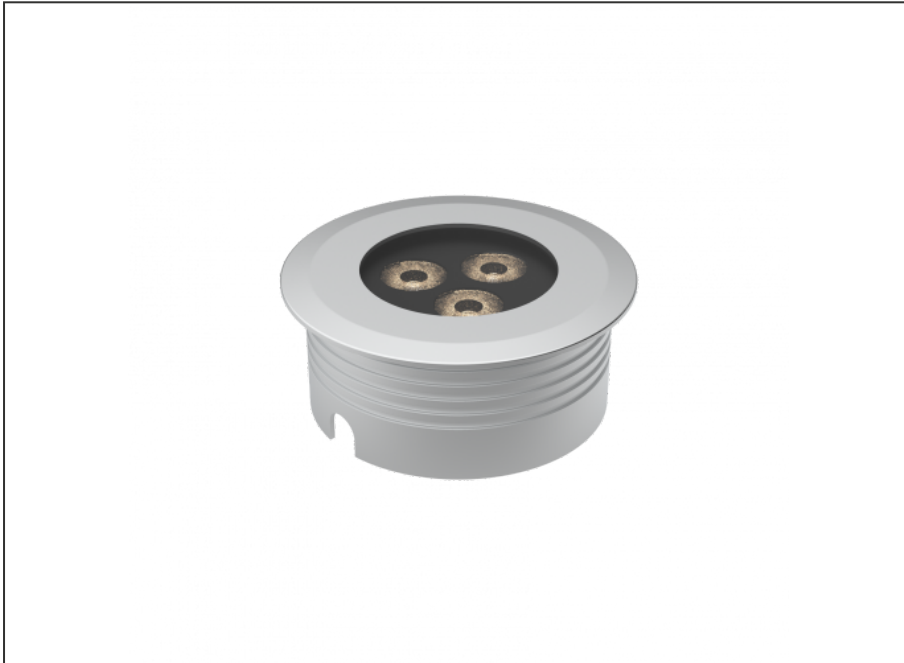

Recessed Uplight

SPECIFICATIONS

Product Code	AQL-158
Family	LumenaPro
Construction Material	CNC Machined Aluminium
IP Rating	IP67
Warranty	5 Year Aqualux Warranty

CONFIGURED OPTIONS

Variant Code	AQL-158-A1B021AM35Q
Body Colour	Satin Chrome Anodize
Control Gear	24V DC
Rated Power	21W
Nominal Lumens	960 lm
CCT / Colour	Amber 585nm
Optical	35
CRI	00
Other	AqualuxPLUS QuickConnect
Dimming	PWM 10V Dimming

INTRODUCTION

The AQL-158 is a high-powered recessed uplight for illuminating walls, features and columns. Available with advanced wall-washing reflector for even horizontal illumination and glare minimisation, the AQL-158 can also be configured with triple TIR options for symmetric beam patterns and RGBW operation.