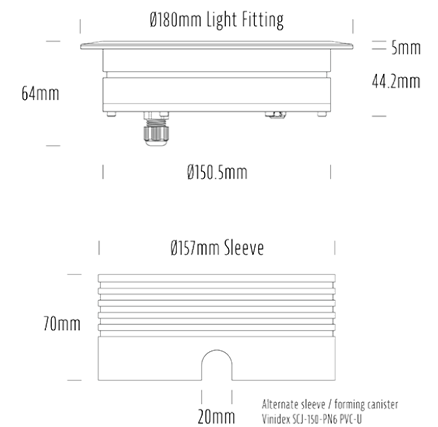

Recessed Uplight

SPECIFICATIONS

Product Code	AQL-158
Family	LumenaPro
Construction Material	CNC Machined Aluminium
IP Rating	IP67
Warranty	5 Year Aqualux Warranty

CONFIGURED OPTIONS

Variant Code	AQL-158-A1B021AM35Q
Body Colour	Satin Chrome Anodize
Control Gear	24V DC
Rated Power	21W
Nominal Lumens	960 lm
CCT / Colour	Amber 585nm
Optical	35
CRI	00
Other	AqualuxPLUS QuickConnect
Dimming	PWM 10V Dimming

INTRODUCTION

The AQL-158 is a high-powered recessed uplight for illuminating walls, features and columns. Available with advanced wall-washing reflector for even horizontal illumination and glare minimisation, the AQL-158 can also be configured with triple TIR options for symmetric beam patterns and RGBW operation.