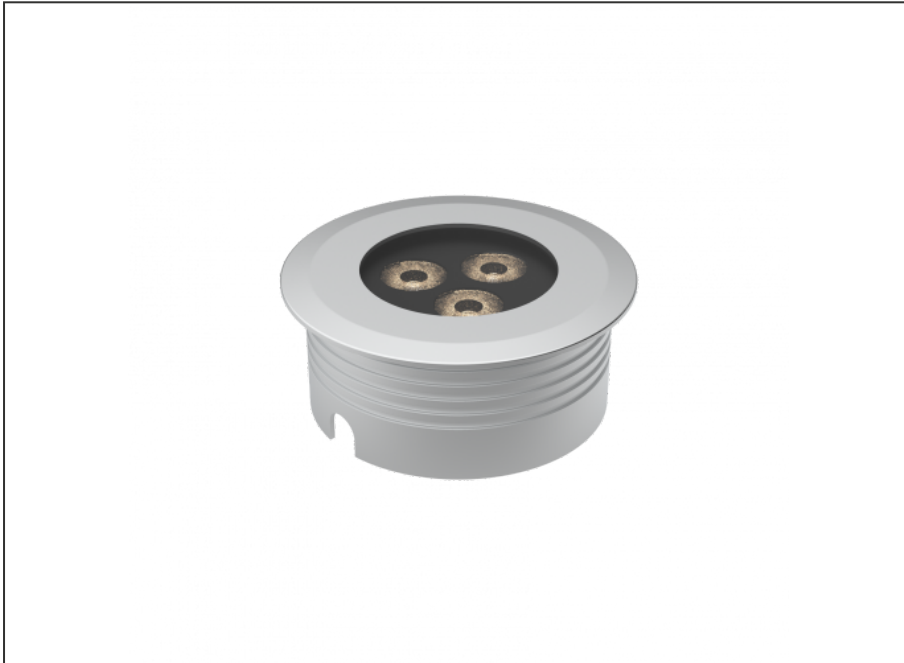

# Recessed Uplight

## SPECIFICATIONS

Product Code	AQL-158
Family	LumenaPro
Construction Material	CNC Machined Aluminium
IP Rating	IP67
Warranty	5 Year Aqualux Warranty

## CONFIGURED OPTIONS

Variant Code	AQL-158-A1B021AM25Q
Body Colour	Satin Chrome Anodize
Control Gear	24V DC
Rated Power	21W
Nominal Lumens	960 lm
CCT / Colour	Amber 585nm
Optical	25
CRI	00
Other	AqualuxPLUS QuickConnect
Dimming	PWM 10V Dimming

## INTRODUCTION

The AQL-158 is a high-powered recessed uplight for illuminating walls, features and columns. Available with advanced wall-washing reflector for even horizontal illumination and glare minimisation, the AQL-158 can also be configured with triple TIR options for symmetric beam patterns and RGBW operation.