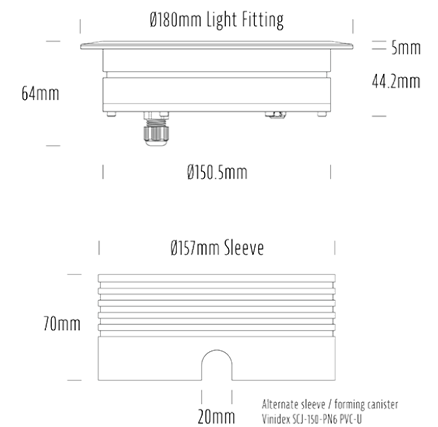

## SPECIFICATIONS

Product Code	AQL-158
Family	LumenaPro
Construction Material	CNC Machined Aluminium
IP Rating	IP67
Warranty	5 Year Aqualux Warranty

## CONFIGURED OPTIONS

Variant Code	AQL-158-A1B021AM25Q
Body Colour	Satin Chrome Anodize
Control Gear	24V DC
Rated Power	21W
Nominal Lumens	960 lm
CCT / Colour	Amber 585nm
Optical	25
CRI	00
Other	AqualuxPLUS QuickConnect
Dimming	PWM 10V Dimming